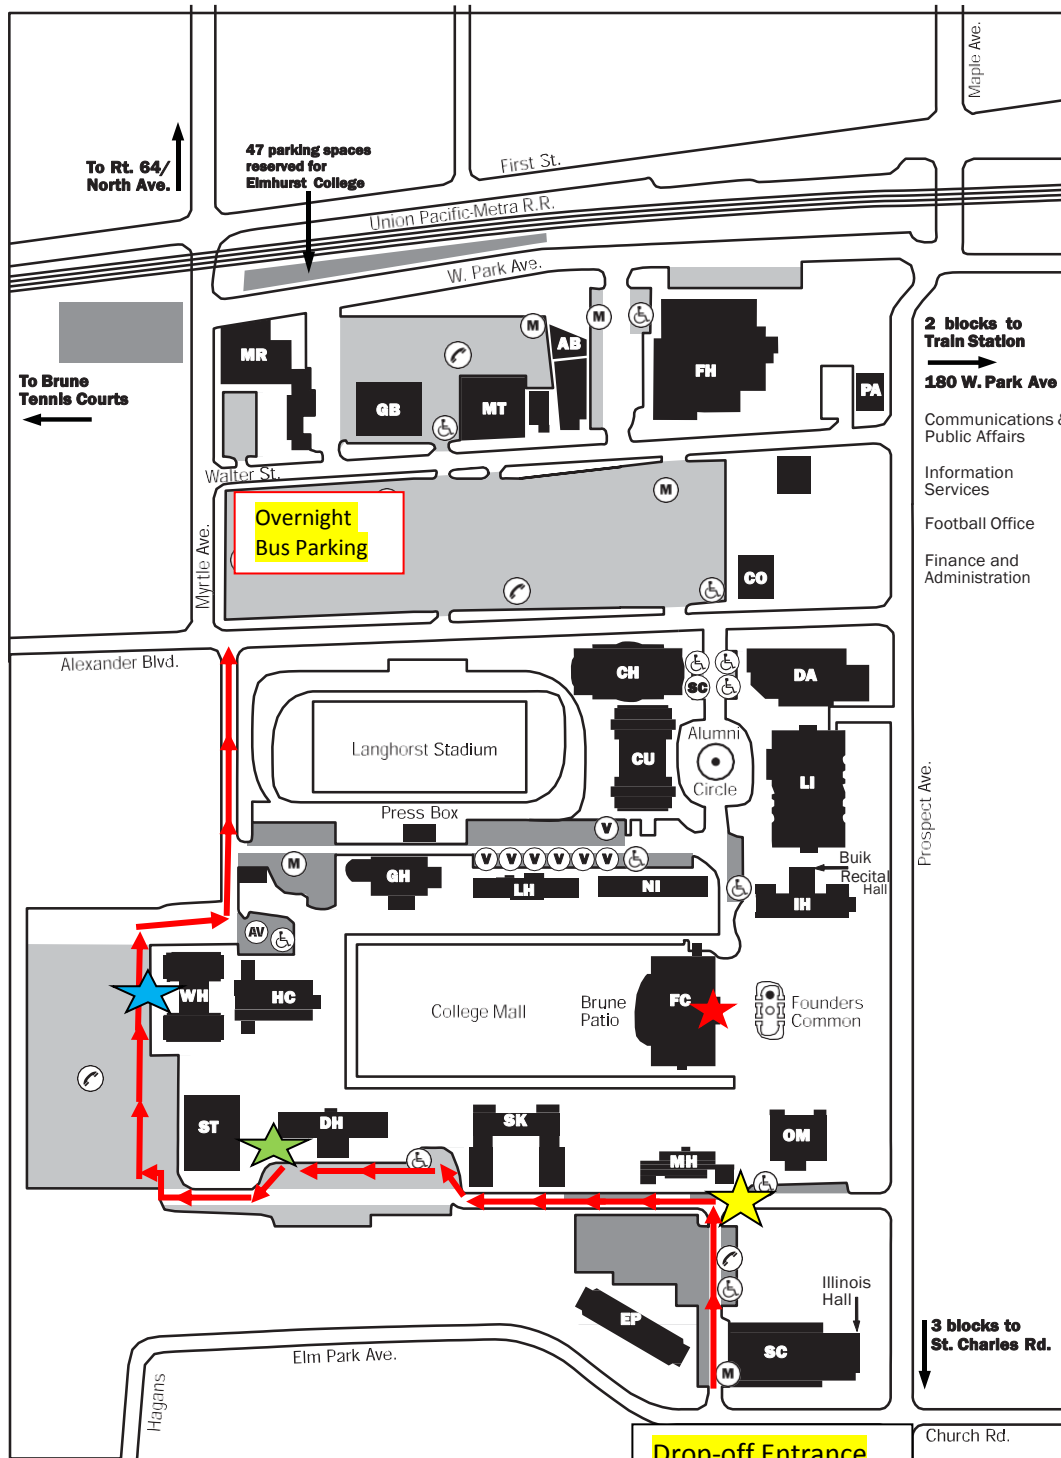

Ocampus Map

SYMBOL KEY

- General/No Overnight
- General/Overnight
- ▨ Remote Parking Lot
- Ⓟ Admission Visitor Parking
- Ⓡ Visitor Parking
- ♿ Handicap Parking
- Ⓜ Motorcycle Parking
- ☎ Emergency Phone
- Ⓢ Speech Clinic Parking

The remote parking lots are available to Elmhurst College students, staff and faculty during the Fall and Spring Terms, Monday through Friday until 6p.m., on days when classes are in session.

2 blocks to Train Station
180 W. Park Ave
 Communications & Public Affairs
 Information Services
 Football Office
 Finance and Administration

3 blocks to St. Charles Rd.

BUILDING KEY

AB Accelerator ArtSpace	IH Irion Hall
CH Circle Hall	LH Lehmann Hall
CO Chaplain's Office	LI A.C. Buehler Library
CU Cureton Hall	MH Memorial Hall
DA Daniels Hall	MR 103 Myrtle
DH Dinkmeyer Hall	MT Mill Theatre
EP Elm Park Apartments	NI Niebuhr Hall
FC Frick Center	OM Old Main
FH R.A. Faganel Hall & Tyrrell Fitness Center	PA Prospect Apartments
GB Grounds Building	SC Schaible Science Center
GH Goebel Hall	SK Schick Hall
HC Hammerschmidt Chapel	SP Special Events
	ST Stanger Hall
	WH West Hall

- ★ Registration
- ★ Bus holding while counselor goes to Frick Center & registers
- ★ Stanger Hall Drop-Off
- ★ West Hall Drop-Off